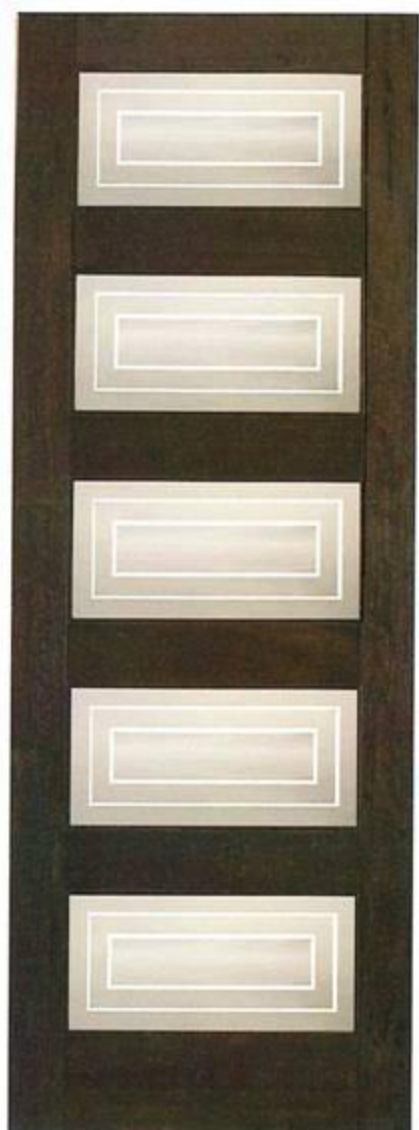

EXTERIOR DOORS / RUBI

RB 08 Dual Matte / RB 10 Dual Clear

EXTERIOR DOORS / RUBI

RB 15 Dual Reed

RB 12 Infinity Cast

RB 14 Perforated Dual

INTERIOR DOORS / RUBI

RB-04 Clear Glass

RB-05 Matte Bars

RB-06 Matte Square

INTERIOR DOORS / RUBI

RB-01 Flush Door

RB-02 Matte Glass

RB-03 Matte Line Glass

greendoors / bamboo

BM-15 Silk Glass

BM-1 Avanti

BM-2 Metro

BM-3 Moderno

BM-10 Wood Panels

BM-11 Matte Glass

BM-12 Matte Bars

BM-13 Matte Square

BM-14 Matte Line