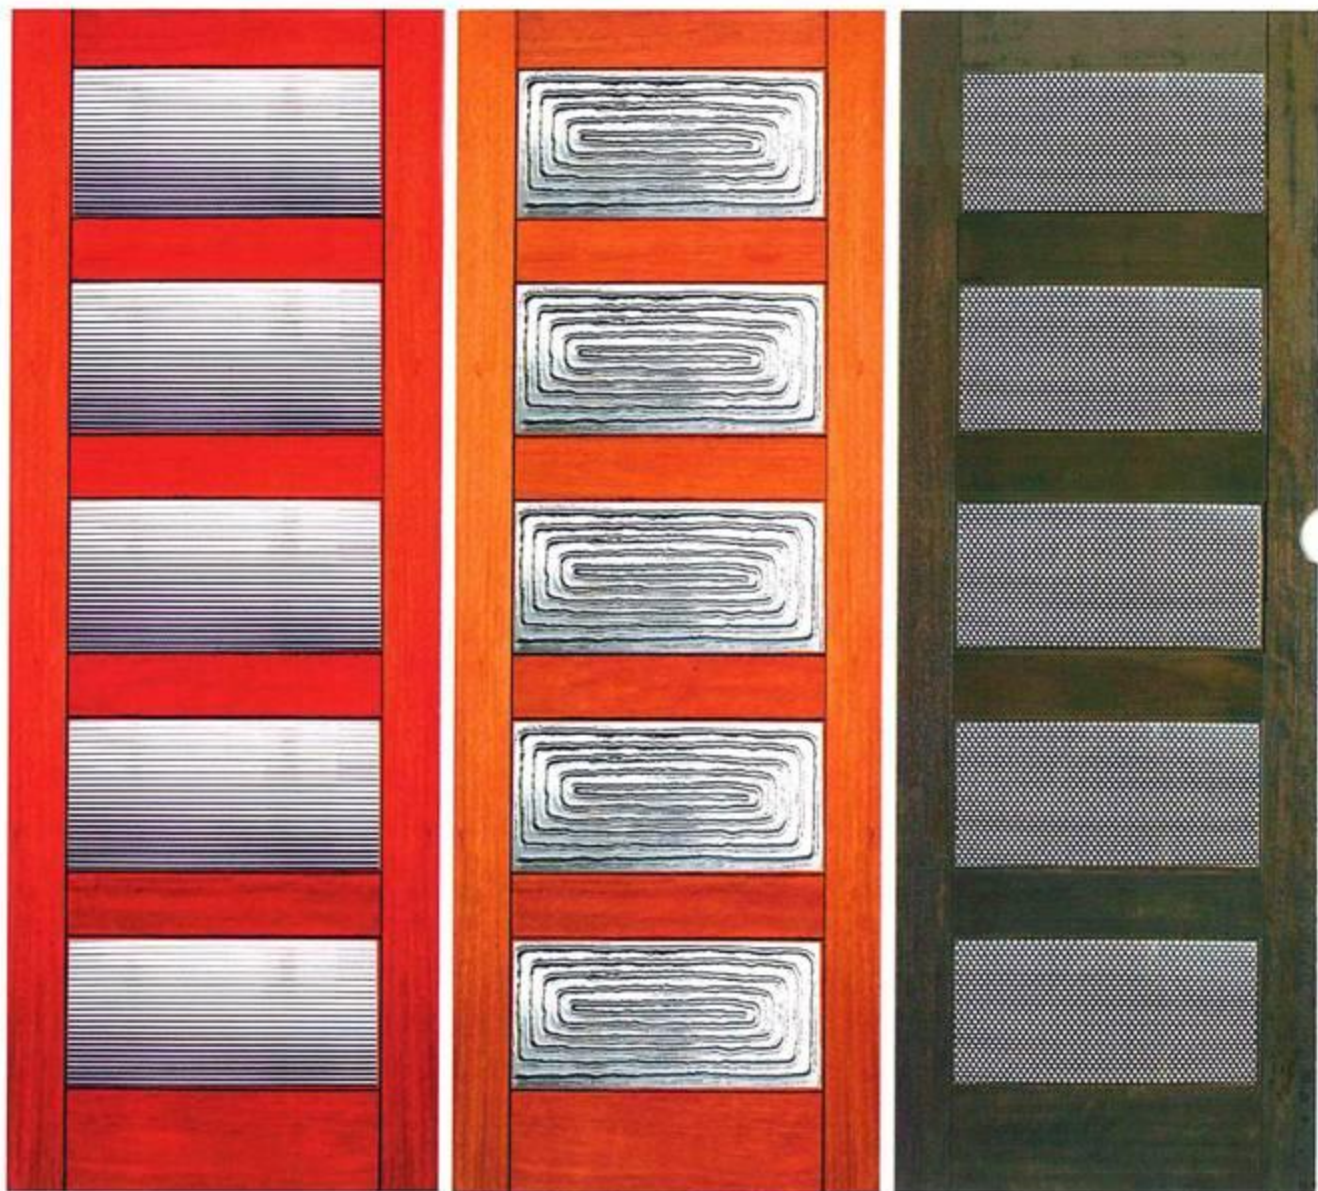

EXTERIOR DOORS / RUBI

RB 08 Dual Matte / RB 10 Dual Clear

EXTERIOR DOORS / RUBI

RB 15 Dual Reed

RB 12 Infinity Cast

RB 14 Perforated Dual

INTERIOR DOORS / RUBI

RB-04 Clear Glass

RB-05 Matte Bars

RB-06 Matte Square

INTERIOR DOORS / RUBI

RB-01 Flush Door

RB-02 Matte Glass

RB-03 Matte Line Glass

greendoors / bamboo

BM-15 Silk Glass

BM-16 Clear Glass

BM-30 Wood Panel

BM-31 Silk Glass

BM-32 White Lami

BM-33 Waterfall

BM-34 Deco Bars

BM-35 Small Wave

greendoors / bamboo

BM-1 Avanti

BM-2 Metro

BM-3 Moderno

BM-10 Wood Panels

BM-11 Matte Glass

BM-12 Matte Bars

BM-13 Matte Square

BM-14 Matte Line