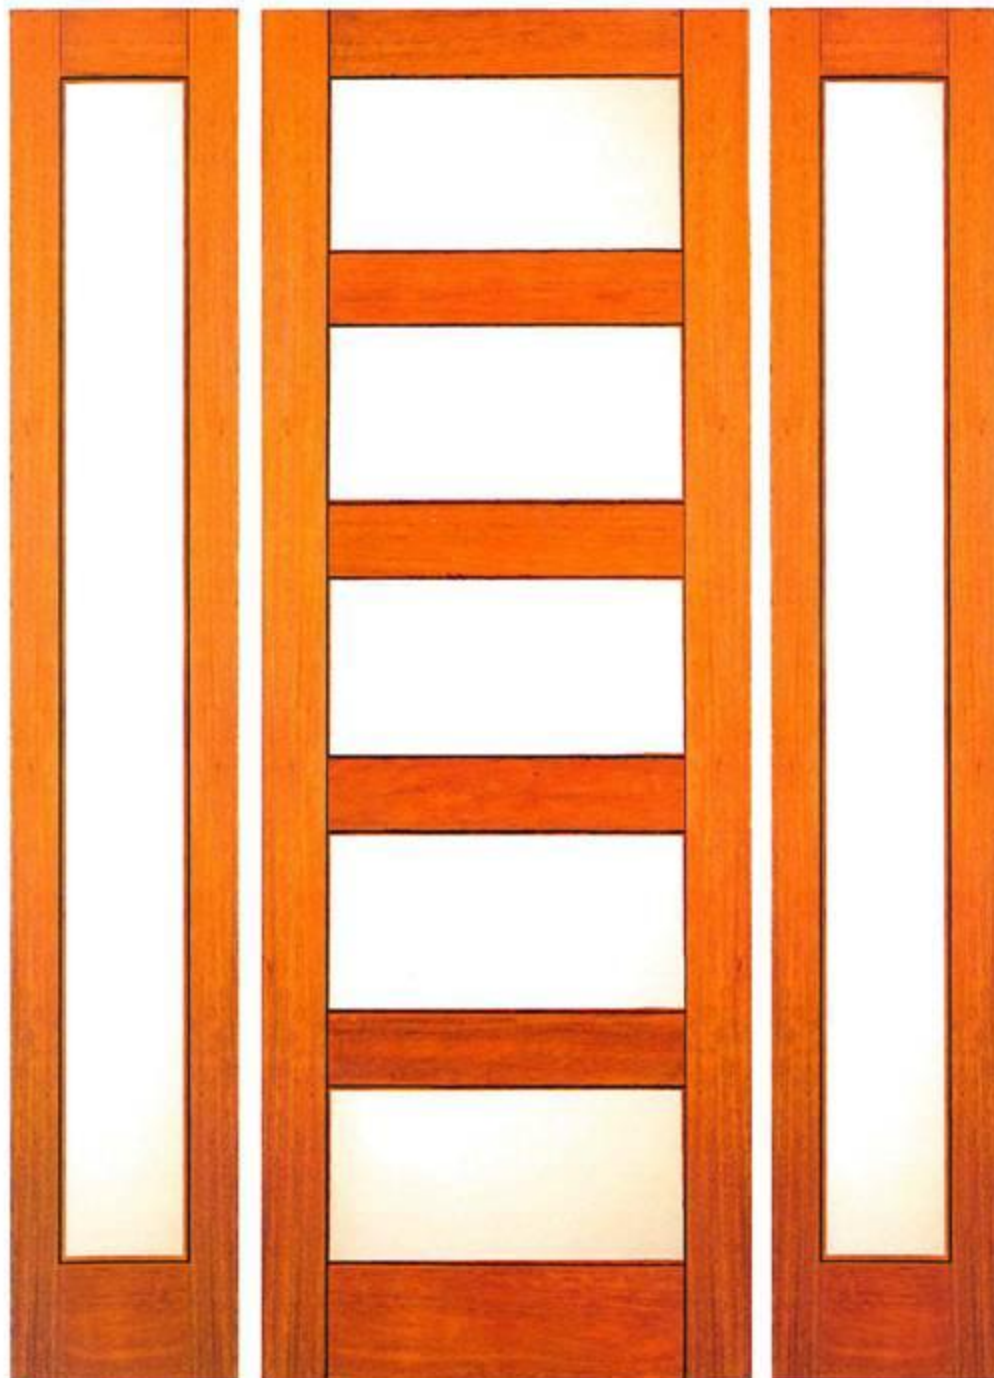

EXTERIOR DOORS / RUBI

RB 08 Dual Matte / RB 10 Dual Clear

EXTERIOR DOORS / RUBI

RB 15 Dual Reed

RB 12 Infinity Cast

RB 14 Perforated Dual

INTERIOR DOORS / RUBI

RB-04 Clear Glass

RB-05 Matte Bars

RB-06 Matte Square

INTERIOR DOORS / RUBI

RB-01 Flush Door

RB-02 Matte Glass

RB-03 Matte Line Glass

greendoors / bamboo

BM-15 Silk Glass

BM-16 Clear Glass

BM-30 Wood Panel

BM-31 Silk Glass

BM-32 White Lami

BM-33 Waterfall

BM-34 Deco Bars

BM-35 Small Wave

greendoors / bamboo